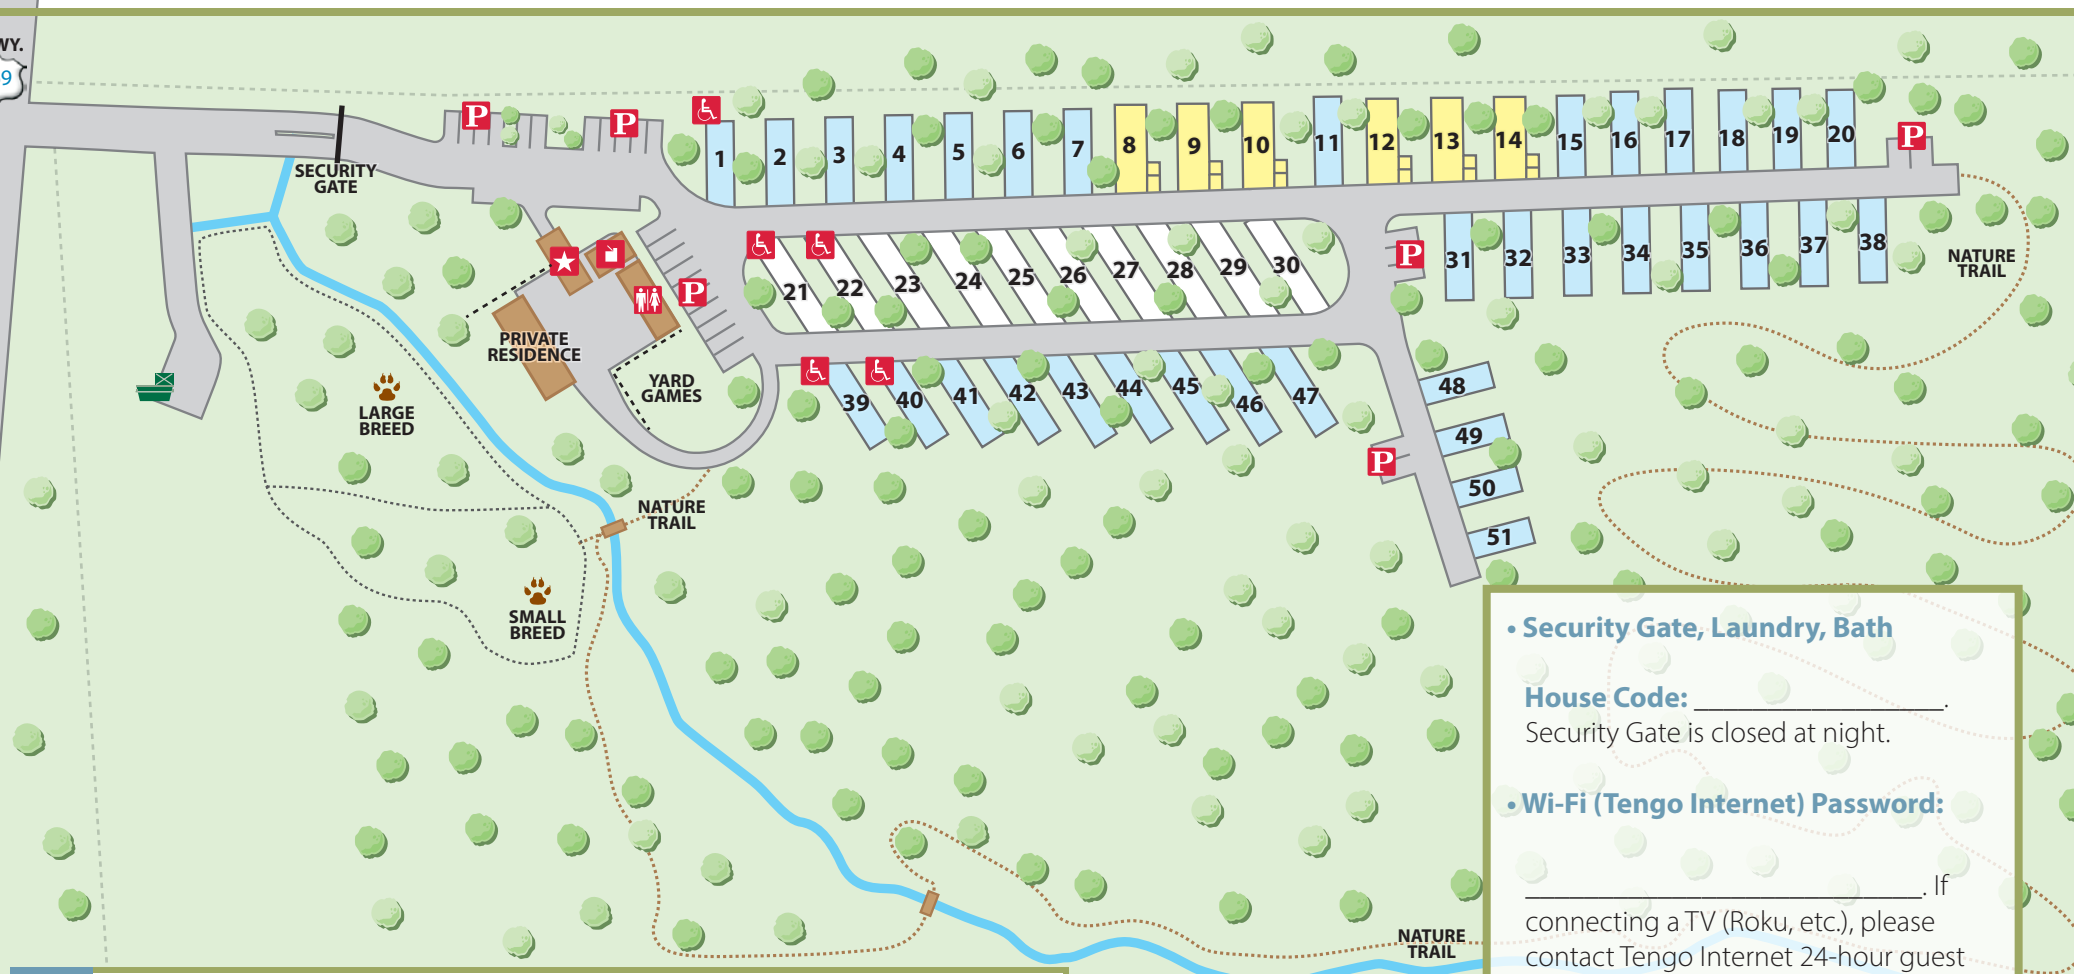

HWY.
69

LEGEND

- | | | | | | |
|--|---|--|------------------|--|-----------------------|
| | PULL THRU SITES | | RESTROOMS | | HANDICAP SITES |
| | BACK IN SITES | | LAUNDRY | | DUMPSTER |
| | COVERED PARKING/
STORAGE SITES | | PARKING | | DOG PARK |
| | OFFICE | | | | |

- **Security Gate, Laundry, Bath**
- House Code:** _____
Security Gate is closed at night.
- **Wi-Fi (Tengo Internet) Password:**
_____. If connecting a TV (Roku, etc.), please contact Tengo Internet 24-hour guest support line: 801-919-8062.
- **Check-In / Check-Out:** Check-In 3:00 p.m. Check-Out 11:00 a.m.